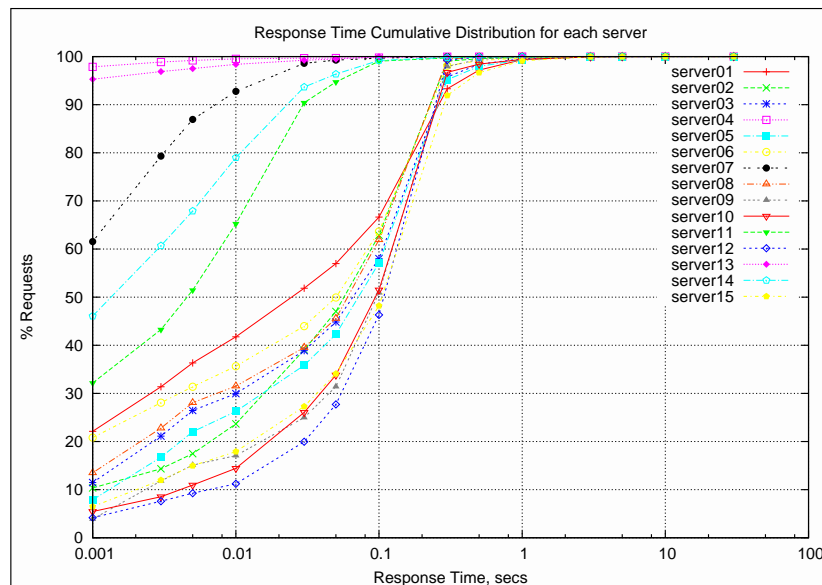

Per-server Graphs

The following graphs show total responses for each server, summed over all indexes. Significant differences between servers may indicate a configuration problem.

Dataset Sizes

The following table shows the number of query log instances used for each dataset.

Dataset	Size
server01	31012218
server02	16046879
server03	28153937
server04	169185140
server05	25425522
server06	37992442
server07	7218434
server08	2547959
server09	9929101
server10	29050868
server11	14580680
server12	4363270
server13	15656563
server14	22461881
server15	39870965