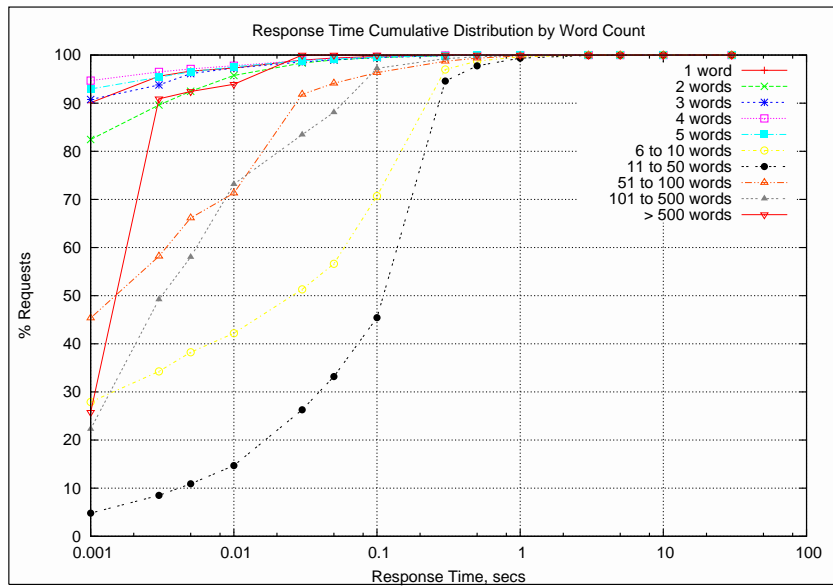

Response Time Cumulative Distribution The count of all query log instances with response time less than a given value (normalised by the total number of instances).

Response Time Normalised Frequency Distribution The count of all query log instances with response time in a given bin, normalised by the total number of instances. Bin end values are 0.001s, 0.003s, 0.005s, 0.01s, 0.03s, 0.05s, 0.1s, 0.3s, 0.5s, 1s, 3s, 5s, 10s, 30s, i.e. the first bin response time range is 0 - 0.001s, second bin 0.001 - 0.003, etc.

Word Count Cumulative Distribution The count of all query log instances with query word count less than a given value (normalised by the total number of instances).

Word Count Normalised Frequency Distribution The count of all query log instances with word count in a given bin, normalised by the total number of instances. Bin end values are 0.001, 0.003, 0.005, 0.01, 0.03, 0.05, 0.1, 0.3, 0.5, 1, 3, 5, 10, 30 words.

Summary Graphs

The following graphs show the sum of responses over all servers and all indexes

Dataset Sizes

This dataset contains 453495859 query log instances.

Per-server Graphs

The following graphs show total responses for each server, summed over all indexes. Significant differences between servers may indicate a configuration problem.