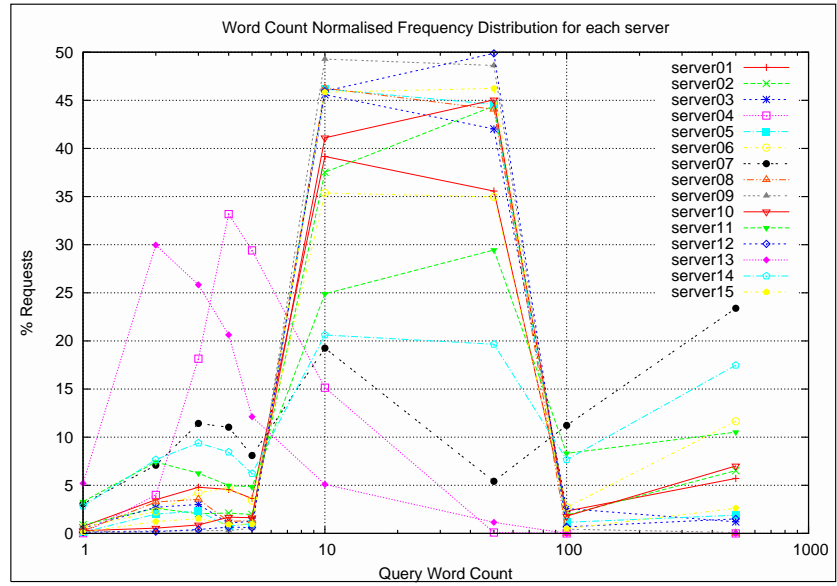

Response Time Cumulative Distribution The count of all query log instances with response time less than a given value (normalised by the total number of instances).

Response Time Normalised Frequency Distribution The count of all query log instances with response time in a given bin, normalised by the total number of instances. Bin end values are 0.001s, 0.003s, 0.005s, 0.01s, 0.03s, 0.05s, 0.1s, 0.3s, 0.5s, 1s, 3s, 5s, 10s, 30s, i.e. the first bin response time range is 0 - 0.001s, second bin 0.001 - 0.003, etc.

Summary Graphs

The following graphs show the sum of responses over all servers and all indexes

Dataset Sizes

This dataset contains 453495859 query log instances.

Per-server Graphs

The following graphs show total responses for each server, summed over all indexes. Significant differences between servers may indicate a configuration problem.

Per-index Graphs

The following graphs show total responses for each index across all servers.

Dataset Sizes

The following table shows the number of query log instances used for each dataset.

| Dataset | Size |
|----------------|-------------|
| index001 | 9476 |
| index002 | 9165706 |
| index003 | 1992962 |
| index004 | 3885037 |
| index005 | 431 |
| index006 | 1455107 |
| index007 | 3562 |
| index008 | 1711630 |
| index009 | 174306 |
| index010 | 1868598 |
| index011 | 48 |
| index012 | 6883 |
| index013 | 201 |
| index014 | 27203284 |
| index015 | 579 |
| index016 | 30 |
| index017 | 34 |
| index018 | 56768 |
| index019 | 4552 |
| index020 | 3877 |
| index021 | 5536637 |
| index022 | 223189 |
| index023 | 359 |
| index024 | 14719430 |
| index025 | 11636 |
| index026 | 236560 |
| index027 | 259 |
| index028 | 11447 |
| index029 | 279325 |
| index030 | 30 |
| index031 | 45455 |
| index032 | 168448 |
| index033 | 43 |
| index034 | 5946 |
| index035 | 1589004 |
| index036 | 11241 |
| index037 | 5240652 |
| index038 | 1748219 |
| index039 | 886348 |
| index040 | 16737476 |
| index041 | 566 |
| index042 | 83643 |