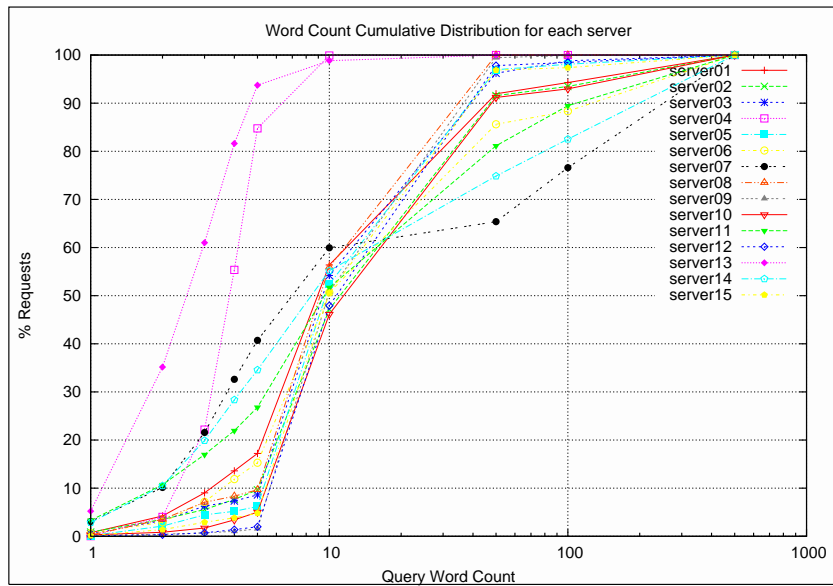

Response Time Cumulative Distribution The count of all query log instances with response time less than a given value (normalised by the total number of instances).

Response Time Normalised Frequency Distribution The count of all query log instances with response time in a given bin, normalised by the total number of instances. Bin end values are 0.001s, 0.003s, 0.005s, 0.01s, 0.03s, 0.05s, 0.1s, 0.3s, 0.5s, 1s, 3s, 5s, 10s, 30s, i.e. the first bin response time range is 0 - 0.001s, second bin 0.001 - 0.003, etc.

Summary Graphs

The following graphs show the sum of responses over all servers and all indexes

Dataset Sizes

This dataset contains 453495859 query log instances.

Per-server Graphs

The following graphs show total responses for each server, summed over all indexes. Significant differences between servers may indicate a configuration problem.

Per-index Graphs

The following graphs show total responses for each index across all servers.

Dataset Sizes

The following table shows the number of query log instances used for each dataset.

| Dataset | Size |
|----------------|-------------|
| index001 | 9476 |
| index002 | 9165706 |
| index003 | 1992962 |
| index004 | 3885037 |
| index005 | 431 |
| index006 | 1455107 |
| index007 | 3562 |
| index008 | 1711630 |
| index009 | 174306 |
| index010 | 1868598 |
| index011 | 48 |
| index012 | 6883 |
| index013 | 201 |
| index014 | 27203284 |
| index015 | 579 |
| index016 | 30 |
| index017 | 34 |
| index018 | 56768 |
| index019 | 4552 |
| index020 | 3877 |
| index021 | 5536637 |
| index022 | 223189 |
| index023 | 359 |
| index024 | 14719430 |
| index025 | 11636 |
| index026 | 236560 |
| index027 | 259 |
| index028 | 11447 |
| index029 | 279325 |
| index030 | 30 |
| index031 | 45455 |
| index032 | 168448 |
| index033 | 43 |
| index034 | 5946 |
| index035 | 1589004 |
| index036 | 11241 |
| index037 | 5240652 |
| index038 | 1748219 |
| index039 | 886348 |
| index040 | 16737476 |
| index041 | 566 |
| index042 | 83643 |