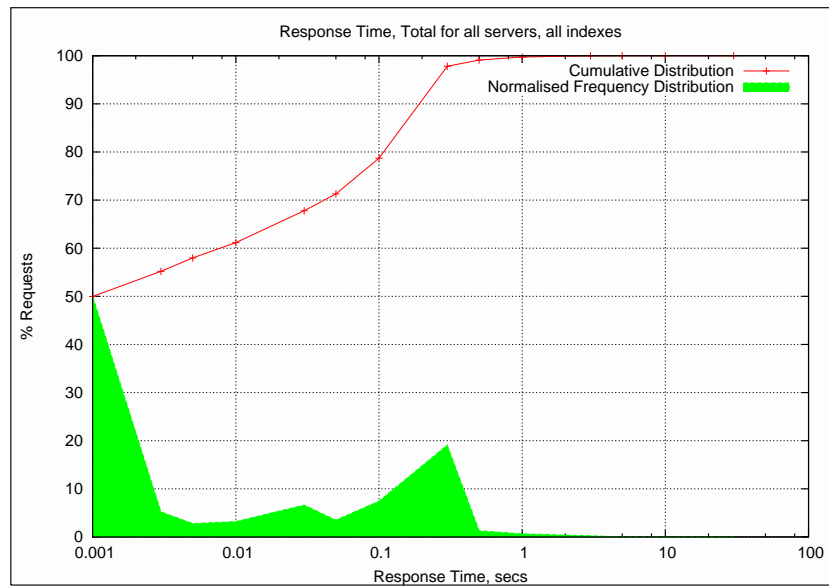

Response Time Cumulative Distribution The count of all query log instances with response time less than a given value (normalised by the total number of instances).

Response Time Normalised Frequency Distribution The count of all query log instances with response time in a given bin, normalised by the total number of instances. Bin end values are 0.001s, 0.003s, 0.005s, 0.01s, 0.03s, 0.05s, 0.1s, 0.3s, 0.5s, 1s, 3s, 5s, 10s, 30s, i.e. the first bin response time range is 0 - 0.001s, second bin 0.001 - 0.003, etc.

Word Count Cumulative Distribution The count of all query log instances with query word count less than a given value (normalised by the total number of instances).

Word Count Normalised Frequency Distribution The count of all query log instances with word count in a given bin, normalised by the total number of instances. Bin end values are 0.001, 0.003, 0.005, 0.01, 0.03, 0.05, 0.1, 0.3, 0.5, 1, 3, 5, 10, 30 words.

Summary Graphs

The following graphs show the sum of responses over all servers and all indexes

Dataset Sizes

This dataset contains 453495859 query log instances.

Per-server Graphs

The following graphs show total responses for each server, summed over all indexes. Significant differences between servers may indicate a configuration problem.