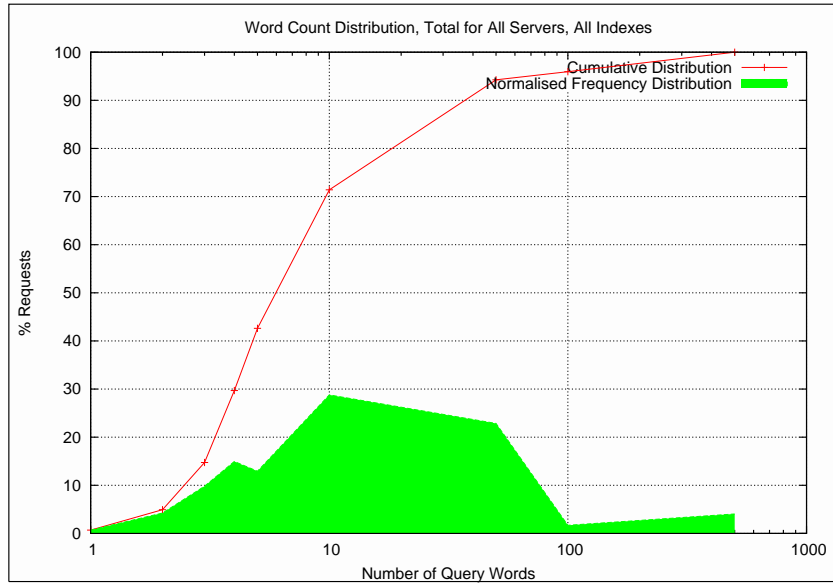

Response Time Cumulative Distribution The count of all query log instances with response time less than a given value (normalised by the total number of instances).

Response Time Normalised Frequency Distribution The count of all query log instances with response time in a given bin, normalised by the total number of instances. Bin end values are 0.001s, 0.003s, 0.005s, 0.01s, 0.03s, 0.05s, 0.1s, 0.3s, 0.5s, 1s, 3s, 5s, 10s, 30s, i.e. the first bin response time range is 0 - 0.001s, second bin 0.001 - 0.003, etc.

Word Count Cumulative Distribution The count of all query log instances with query word count less than a given value (normalised by the total number of instances).

Word Count Normalised Frequency Distribution The count of all query log instances with word count in a given bin, normalised by the total number of instances. Bin end values are 0.001, 0.003, 0.005, 0.01, 0.03, 0.05, 0.1, 0.3, 0.5, 1, 3, 5, 10, 30 words.

Summary Graphs

The following graphs show the sum of responses over all servers and all indexes

Dataset Sizes

This dataset contains 453495859 query log instances.

Per-server Graphs

The following graphs show total responses for each server, summed over all indexes. Significant differences between servers may indicate a configuration problem.